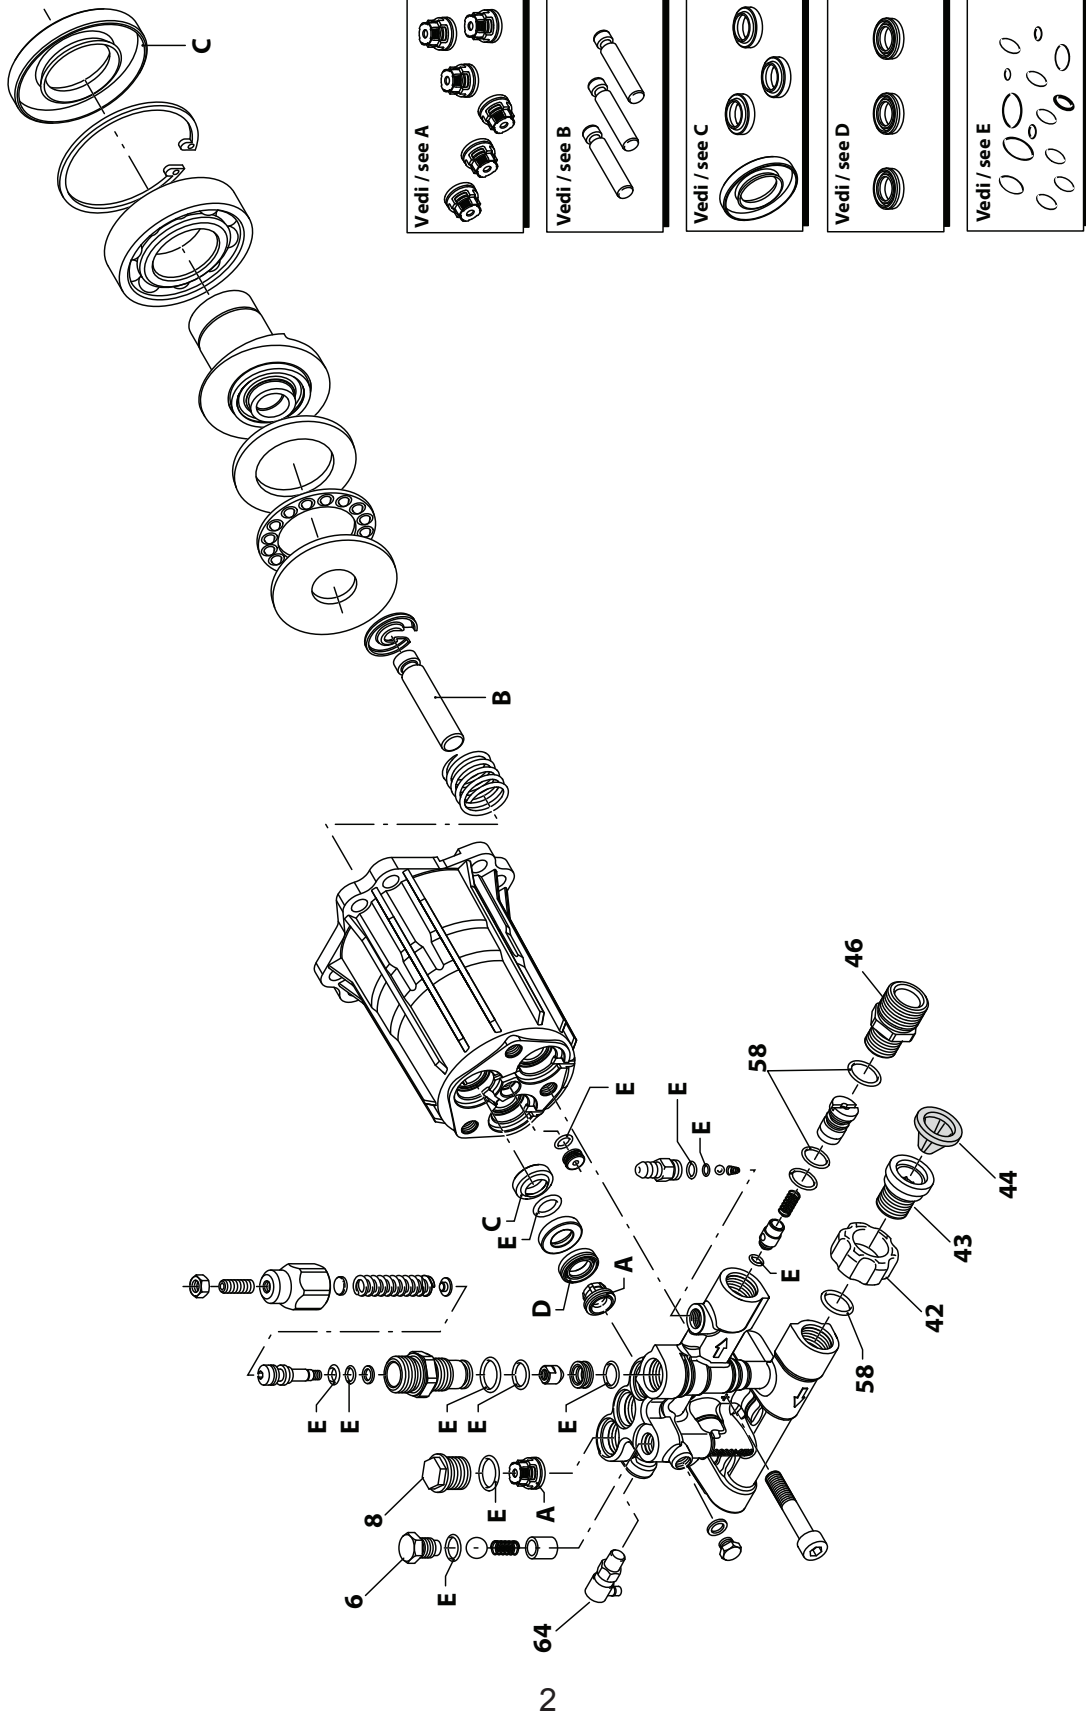

Power Washer Pump Parts Manual

Model 0068090

NOTICE!

The information in this manual is known to be accurate as of the date of release shown on the cover. However, engineering changes can occur without notice. To obtain the proper parts, please be sure to use the serial number of the unit being serviced when ordering from this manual. Always refer to any parts notes and changes before ordering. All other parts not shown in this manual can be found on Generac's exploded view drawings online on GENservice at www.generac.com.

Model 006809-0

ITEM	PART NO.	QTY.	DESCRIPTION
6	0H95650130	1	UNLOADER SCREW PLUG
8	0K62690110	3	VALVE PLUG
42	0H95650120	1	SUCTION FITTING
43	0H95650121	1	SUCTION FITTING
44	0H95650122	1	FILTER
46	0H95650123	1	OUTLET FITTING
58	0H95650124	2	O-RING
64	0H9570	1	THERMAL RELIEF VALVE ASSEMBLY
KIT NUMBERS			
KIT A	0K62690111	1	VALVE KIT
KIT B	0H95650111	1	PISTON KIT
KIT C	0J93750102	1	OIL SEALS KIT
KIT D	0H95650113	1	WATER SEALS KIT
KIT E	0K62690112	1	O-RING KIT